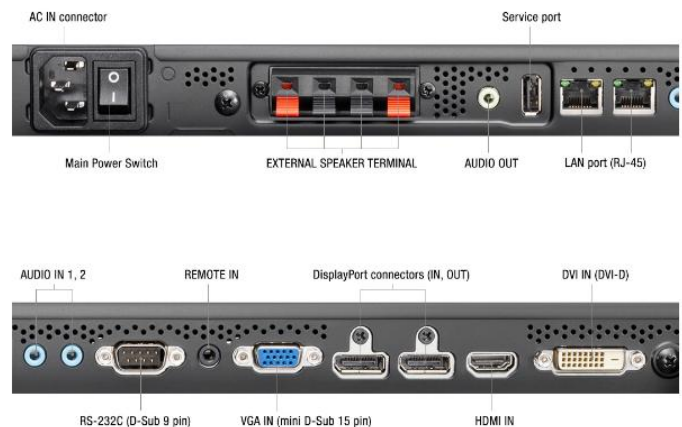

MultiSync® UN551VS LCD 55" Video Wall Display

Datasheet

Walls of Desire

Attract and engage your audience; the new 55" UN551VS shapes emotion and desire with NEC's most compelling video wall experience to date.

The new frameless design forms an entirely flat seamless digital canvas allowing a completely homogeneous image across multiple unified screens. The huge digital surface creates an unhindered viewing experience for your audience with a minimal image interruption of just 0.9mm per screen. The S-IPS panel provides superior picture quality and excellent colour reproduction in both landscape and portrait orientation ensuring perfect visibility even at extreme viewing angles which constantly change as the viewer passes by. At a high brightness level of 500 cd/m² your message will be well received with effortless readability in controllable ambient light situations. An advanced set of intelligent features make the displays easy to install and operate and supports significantly reduced maintenance requirements.

Smart Way to Large Scale perfectly detailed Imagery – native UHD Daisy Chaining enables the user to create UHD video walls with either a single UHD image or 4 different Full HD sources.

Easy Setup – Auto TileMatrix offers time and cost savings during installation. Configure just one display in order to complete the set up for the entire wall.

Connectivity

Input Video Analogue	1 x D-sub 15 pin
Input Video Digital	1 x DisplayPort (with HDCP); 1 x DVI-D (with HDCP); 1 x HDMI (with HDCP); 1 x Interface Extension Slot; 1 x OPS Slot
Input Audio Analogue	2 x 3,5 mm jack
Input Audio Digital	1 x DisplayPort; 1 x HDMI
Input Control	LAN 100Mbit; remote control wire (3,5mm jack); RS232
Output Video Digital	1 x DisplayPort out (loop through: DisplayPort, DVI-D, HDMI, Interface Extension Slot, OPS)
Output Audio Analogue	3,5mm jack